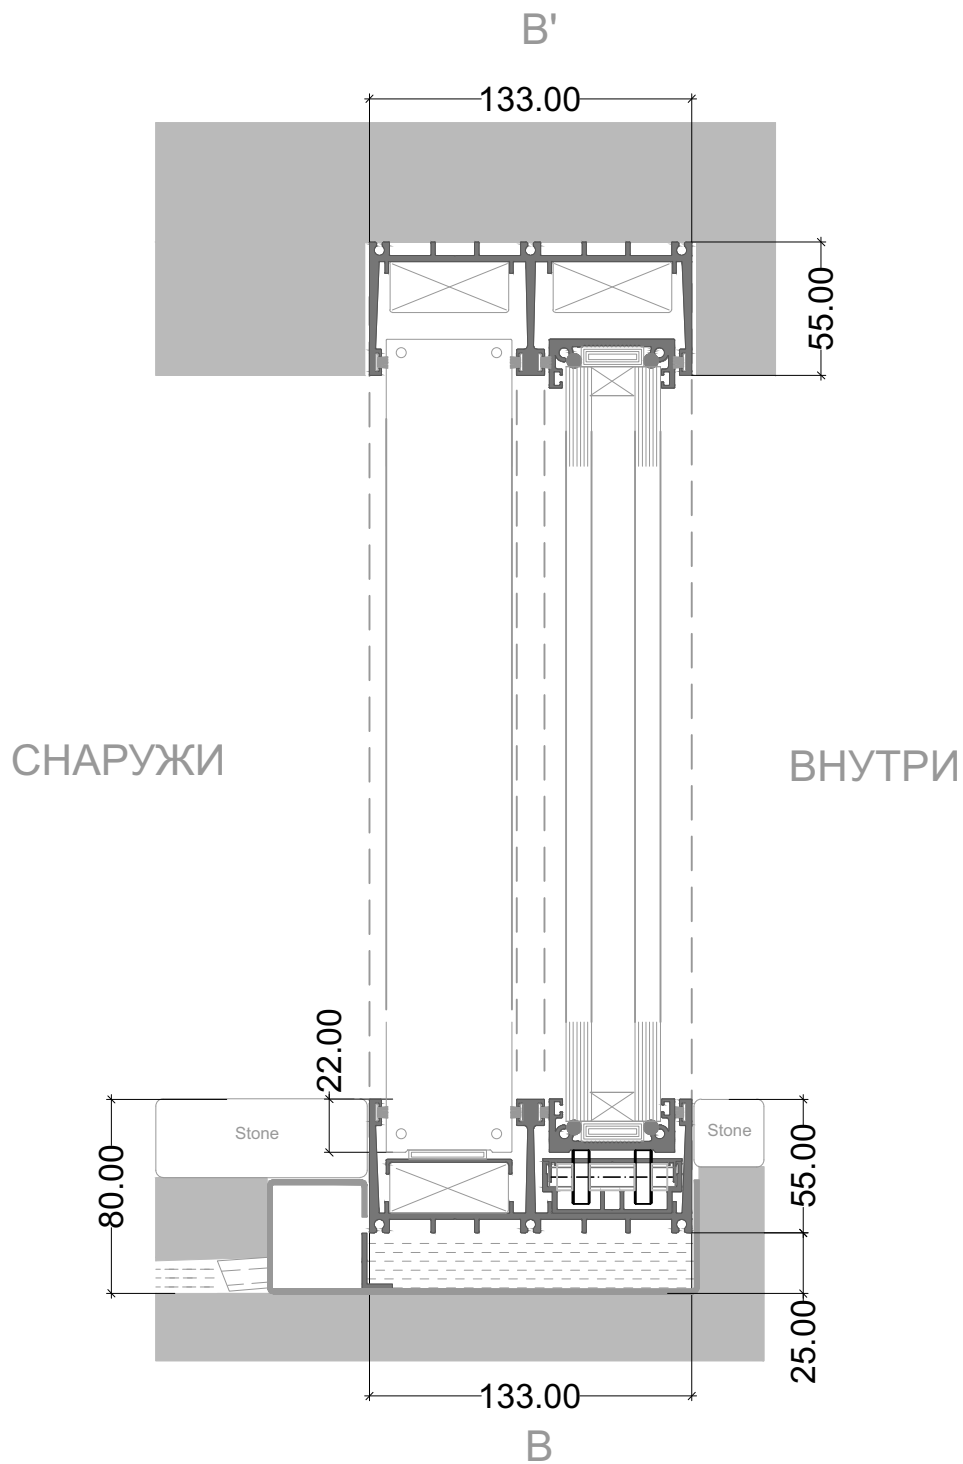

Угловая раздвижная система PS OPENN 137 делает пространство визуально привлекательным и открывает новые возможности для умного использования дизайна с открытым пространством.

PS OPENN 137 corner sliding offers a fresh perspective and adds to intelligent use of opening space adding to the design