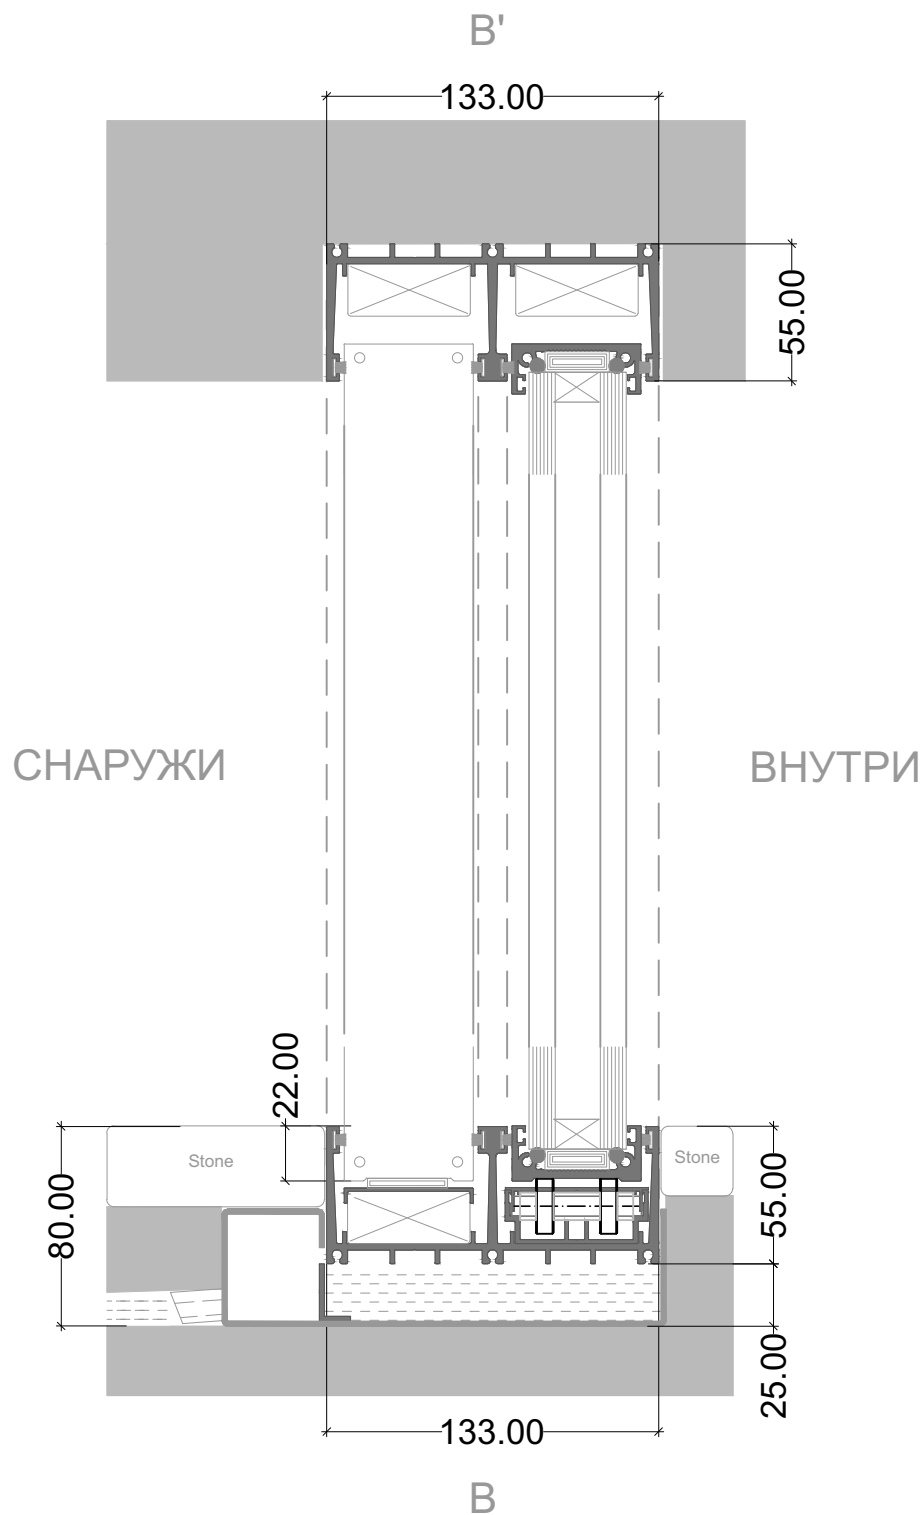

PS OPENN 137 может быть объединена с любыми помещениями, снаружи или изнутри, без особых сложностей, учитывая Ваши пожелания.

PS OPENN 137 allows you to join all spaces, from inside or outside, effortlessly and at will.