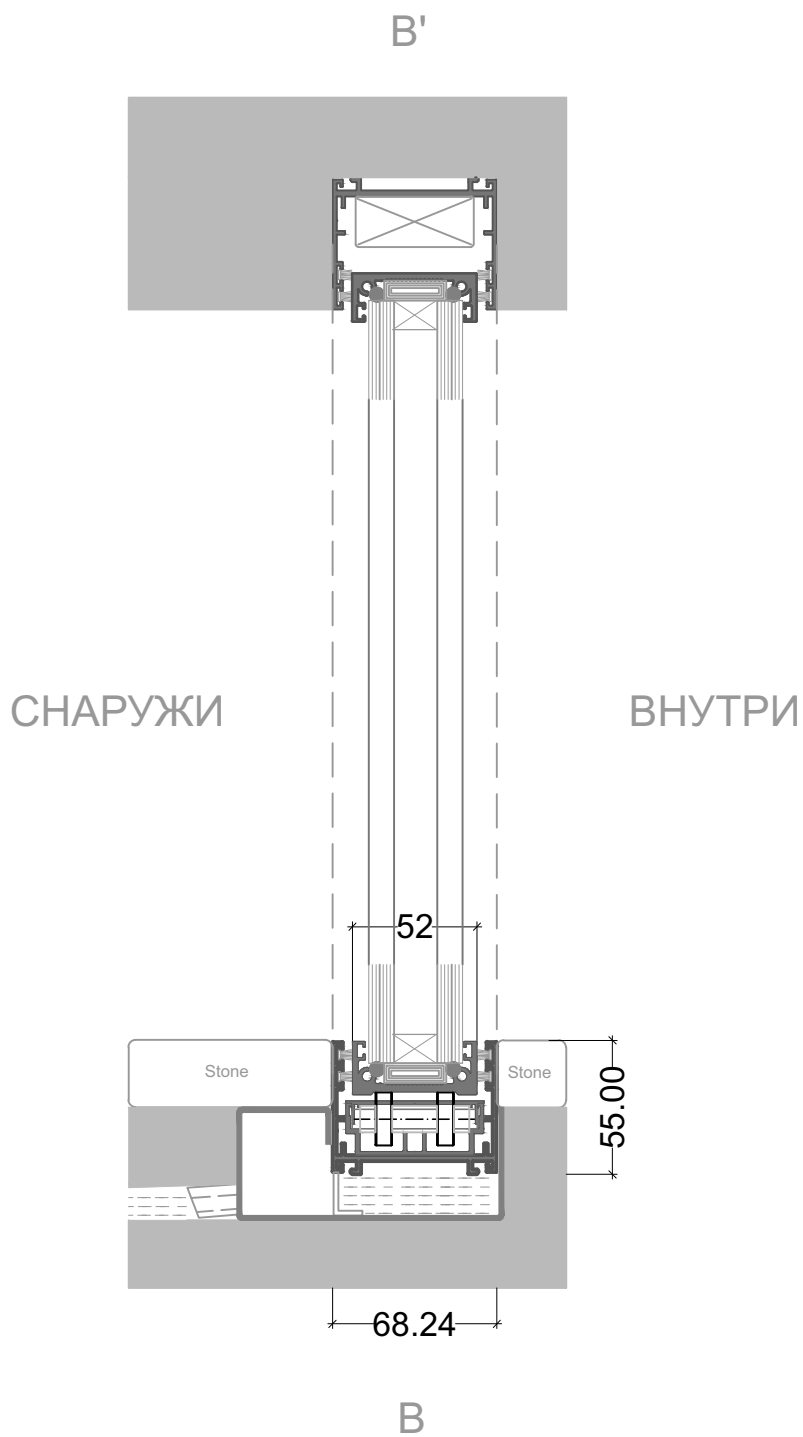

Стекланные панели сдвигаются вовнутрь стены. Потайные панели помогают объединить внутреннее и внешнее пространства в одно целое.

The glass panels moves inside the wall. The concealed panels help in combing both inside and outside spaces into one.