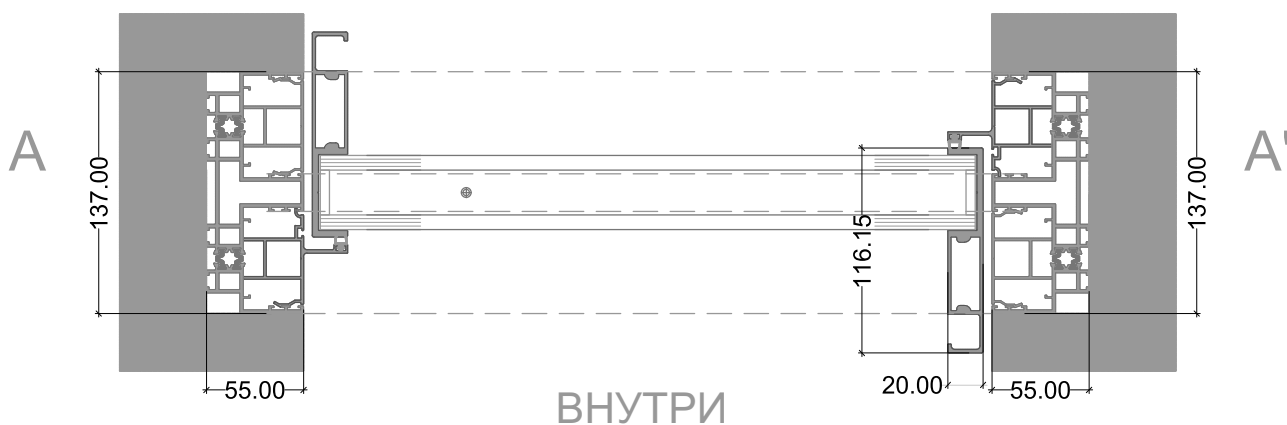

РАЗДВИЖНЫЕ ДВЕРИ

Pivot door

PS OPENN 137 TH

СНАРУЖИ