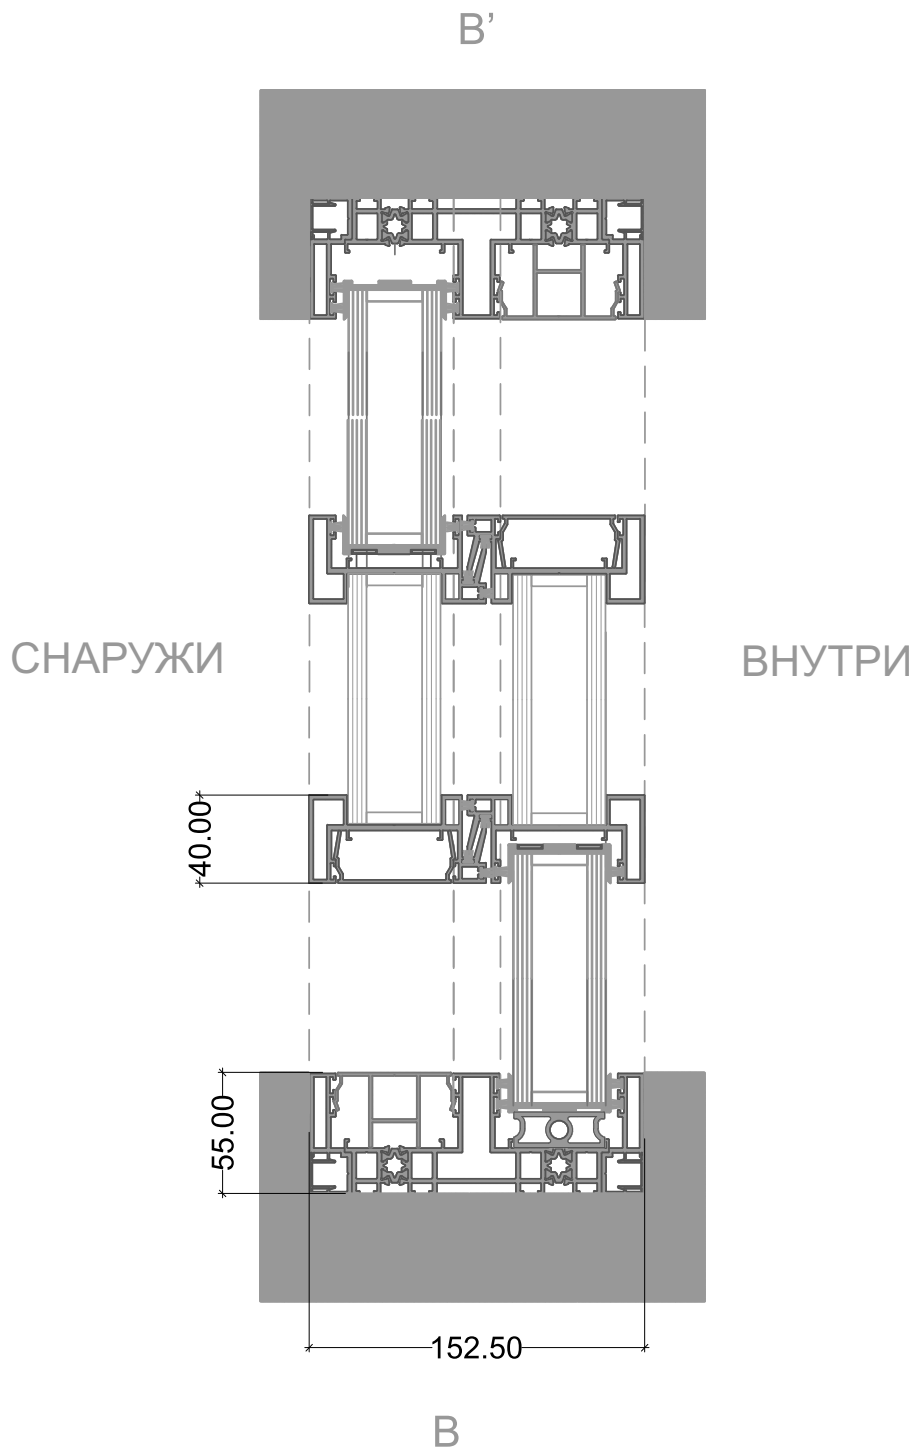

Система вертикальных раздвижных окон предлагает уникальное решение, которое заключается в полном контроле над технологией вертикального открытия. Система противовеса обеспечивает плавную маневренность.

Vertical sliding window offers a unique solution through a perfect control of vertical opening technology. The counter weight system allows a smooth maneuver.