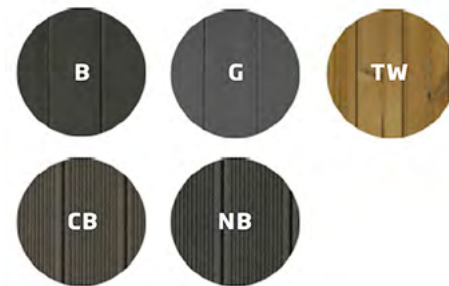

Cozy M

Comfort series hot tubs offer comfort and modern style for the carefree user. Cozy offers great choices of colour and external panels. The Macu and Cube heaters have clear, timeless design. Internal material of the tub is velvety smooth, with darker colour particles in the material.

External colours:

Internal colours: