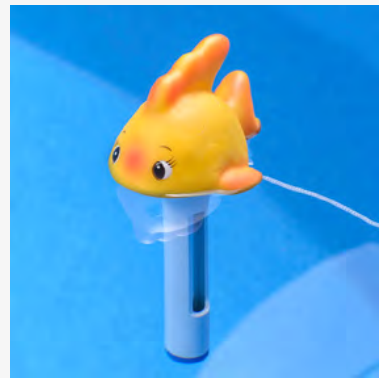

Drink holders and other accessories

A selection of model-specific and floating drink holders offer a solution for any tub. We also have a wide selection of other accessories from thermometers to bathing hats.

Fixed drink holders

Drinkit sparkling wine glasses and pints

Floating drink holders

Thermometers

Chimneys

Neckrests

Washing Agents

It's important to keep hot tub clean also when it's not used. With Kirami's washing agents it's quickly and easily done.