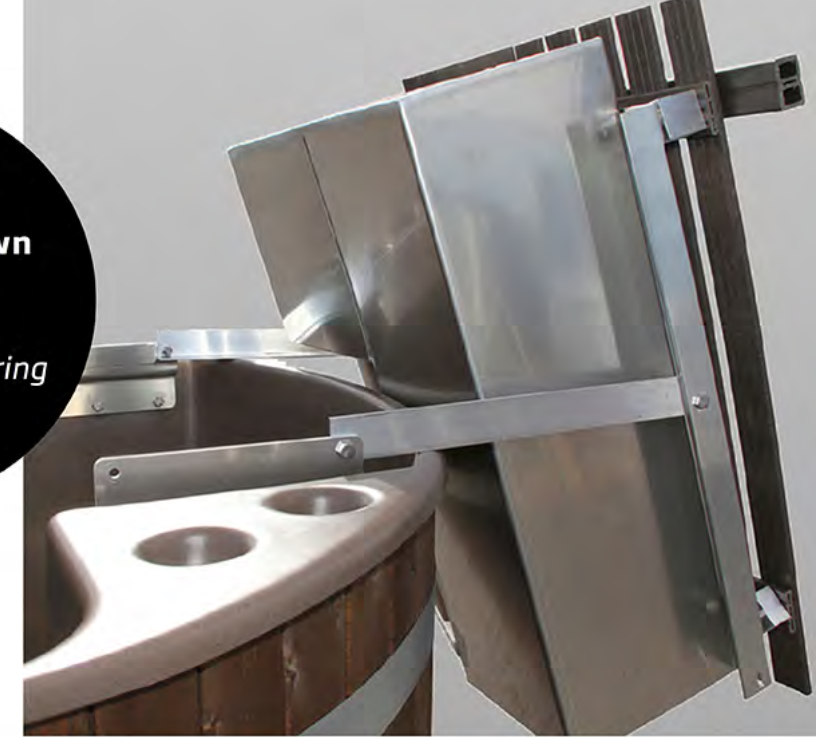

Last chance
to have your own
Tilty!

Clearance sale during
2017

Premium

M
4-6

L
6-8

Hot tubs: Premium

Classy

Classy, a new Premium product by Kirami, revolutionises the idea of plastic hot tubs. These high-quality silver-dotted interior tubs are durable and impressive. The white and black interior looks stylish while the large TUBE and CUBE heaters enable optimal heating efficiency.