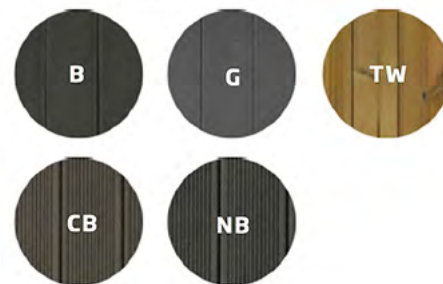

Comfort

L
x 6-8

Hot tubs: Comfort

Cozy L

NEW product of the comfort ranges in 2017: the larger Cozy L that has enough space for even a large group of bathers. The tub has a velvety smooth dotted blue interior surface, and there are various colour and material options for the exterior surface.

External colours:

Internal colours:

Comfort Cozy:

	M	L
VOLUME	1450l	2300l
HEATER	MACU / CUBE	CUBE
DIAMETER	170cm	200cm
DEPTH	91cm	91cm
HEIGHT	110cm	110cm
BENCH	built in around	built in around
WEIGHT	160kg	200kg
WATER OUTLET	2 1/2" female + coupling 38mm	2 1/2" female + coupling 38mm
CHIMNEY	Ø 150mm, 2m + hat	Ø 150mm, 2m + hat
CHIMNEY HEAT SHIELD	1m	1m
COVERS	Plastic cover / Insulated cover	Insulated cover

▼ Cozy L Hot tub with CUBE heater, ChestnutBrown Profiline composite panel and blue interior.

Innovation of 2017
"This hot tub enables even bigger dreams"